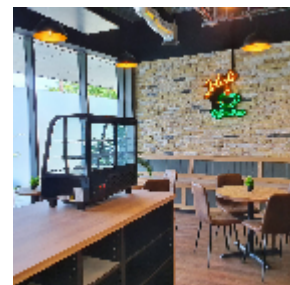

Building Services We Provide In Schools

The building services we provide include smaller refurbishments through to extensions and new builds. The services we provide include anything that a school would require. This includes, toilet and kitchen refurbishments. We also install fencing, flooring and carry out complete new builds. Check out our website case studies to view projects that we have recently completed.

Glazing Services We Provide In Schools

In addition to building works, we also carry out works from window and hinge repairs through to complete aluminium and uPVC window and door installations.

Contact Waller Building and Glazing Services

Based in Sittingbourne, we carry out works Kent as well as the south east of England. If you would like a quotation on any size of building or glazing project please contact us. Telephone – 01795 424435. Additionally email mark@wallerservices.com

To check out what we are up to at the moment visit our Facebook page- <https://www.facebook.com/profile.php?id=100063701672876>

As well as this, see what we are tweeting <https://twitter.com/BuildingOnTrust>