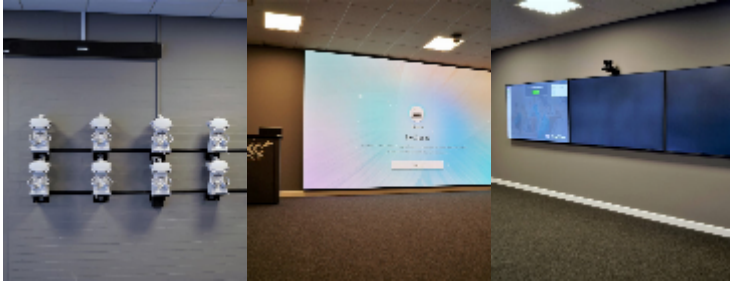

Building on trust...
together

Waller Associates Ltd

Web: www.wallerservices.com

Tel: 01795 424 435

Fax: 01795 424 812

sales@wallerservices.com