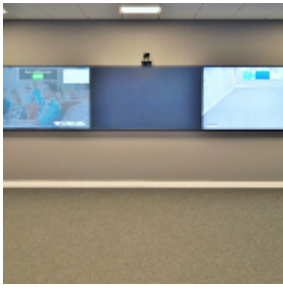

Building on trust...
together

Waller Associates Ltd

Web: www.wallerservices.com

Tel: 01795 424 435

Fax: 01795 424 812

sales@wallerservices.com