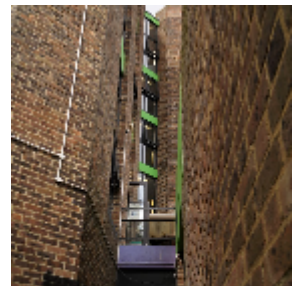

Building on trust... together

Waller Associates Ltd

Web: www.wallerservices.com

Tel: 01795 424 435

Fax: 01795 424 812

sales@wallerservices.com